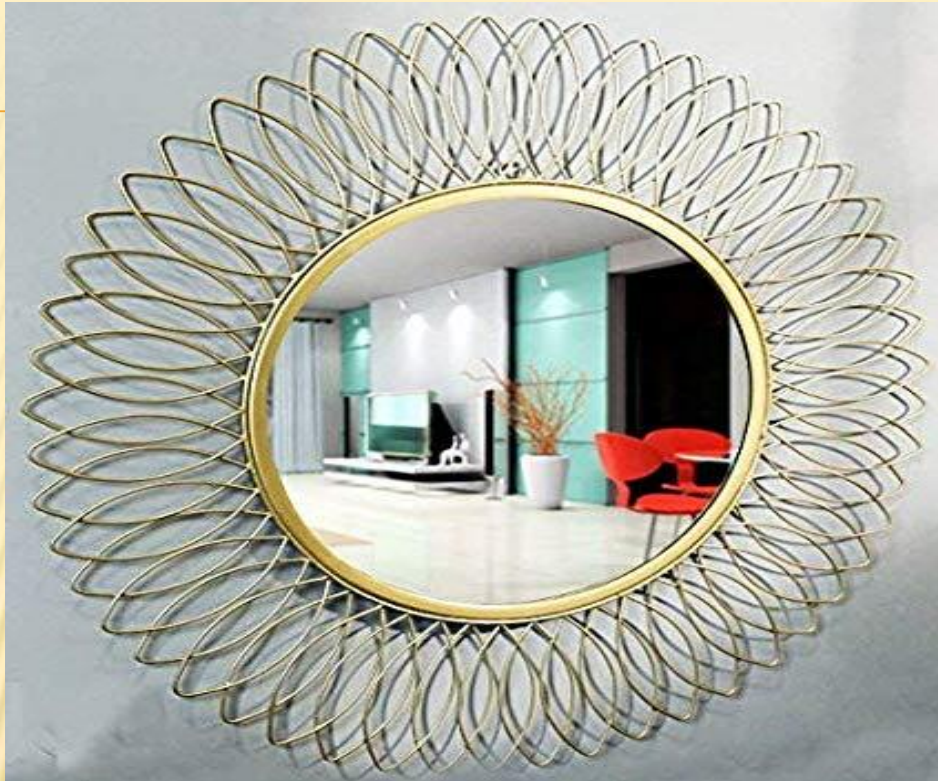

**ANUREET INTERNATIONAL**  
FLYING ASPIRATIONS

**WALL ART STYLE: AW022**  
**SIZE: 45"**

**WALL ART STYLE: AW023**  
**SIZE: 45"**

**WALL ART STYLE: AW024**  
**SIZE: 30"**

**ANUREET INTERNATIONAL**  
FLYING ASPIRATIONS

**FRAME : 32 INCH**  
**MIRROR : 10 INCH**  
**GOLD FINISH**

**WALL ART STYLE: AW025**  
**SIZE: 32"**

**ANUREET INTERNATIONAL**  
FLYING ASPIRATIONS

**WALL ART STYLE: AW026**  
**SIZE: 32"**

**ANUREET INTERNATIONAL**  
FLYING ASPIRATIONS

**WALL ART STYLE: AW027**  
**SIZE: 30"**

**ANUREET INTERNATIONAL**  
FLYING ASPIRATIONS

**WALL ART STYLE: AW028**  
**SIZE: 32"**

**ANUREET INTERNATIONAL**  
FLYING ASPIRATIONS

**WALL ART STYLE: AW029**  
**SIZE: 32"**